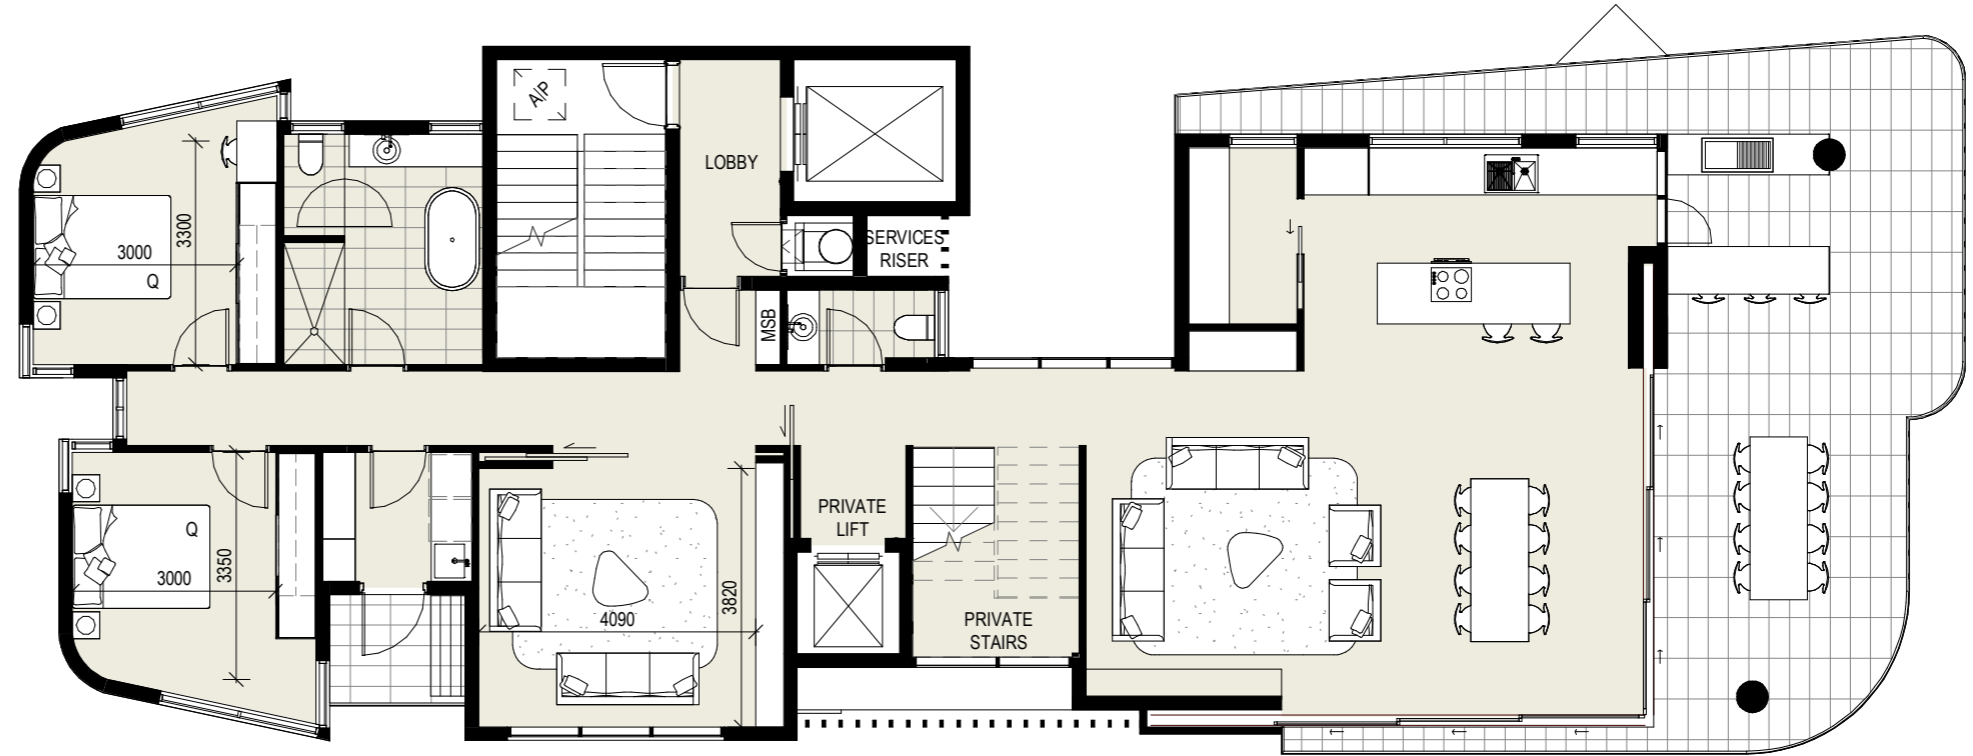

Ensuite

Communal Outdoor

1 / 1

536
Marine Parade

Penthouse

Life begins on the Broadwater

PERSPECTIVE
BROADWATER

Rooms

Bedrooms	4
Bathrooms	4.5
Media	1
Car Spaces	2

Area

Total 389m²

N

1 / 1

536
Marine Parade

Penthouse

PENTHOUSE - LOWER LEVEL

PENTHOUSE - UPPER LEVEL

Penthouse Dining, Kitchen & Balcony

Penthouse Bedroom & Ensuite

Todd Robinson 0488 810 710

Christine Norris 0408 405 851

Julie Crisp 0408 212 019

536 Marine Parade, Biggera Waters
perspectiveonbroadwater.com