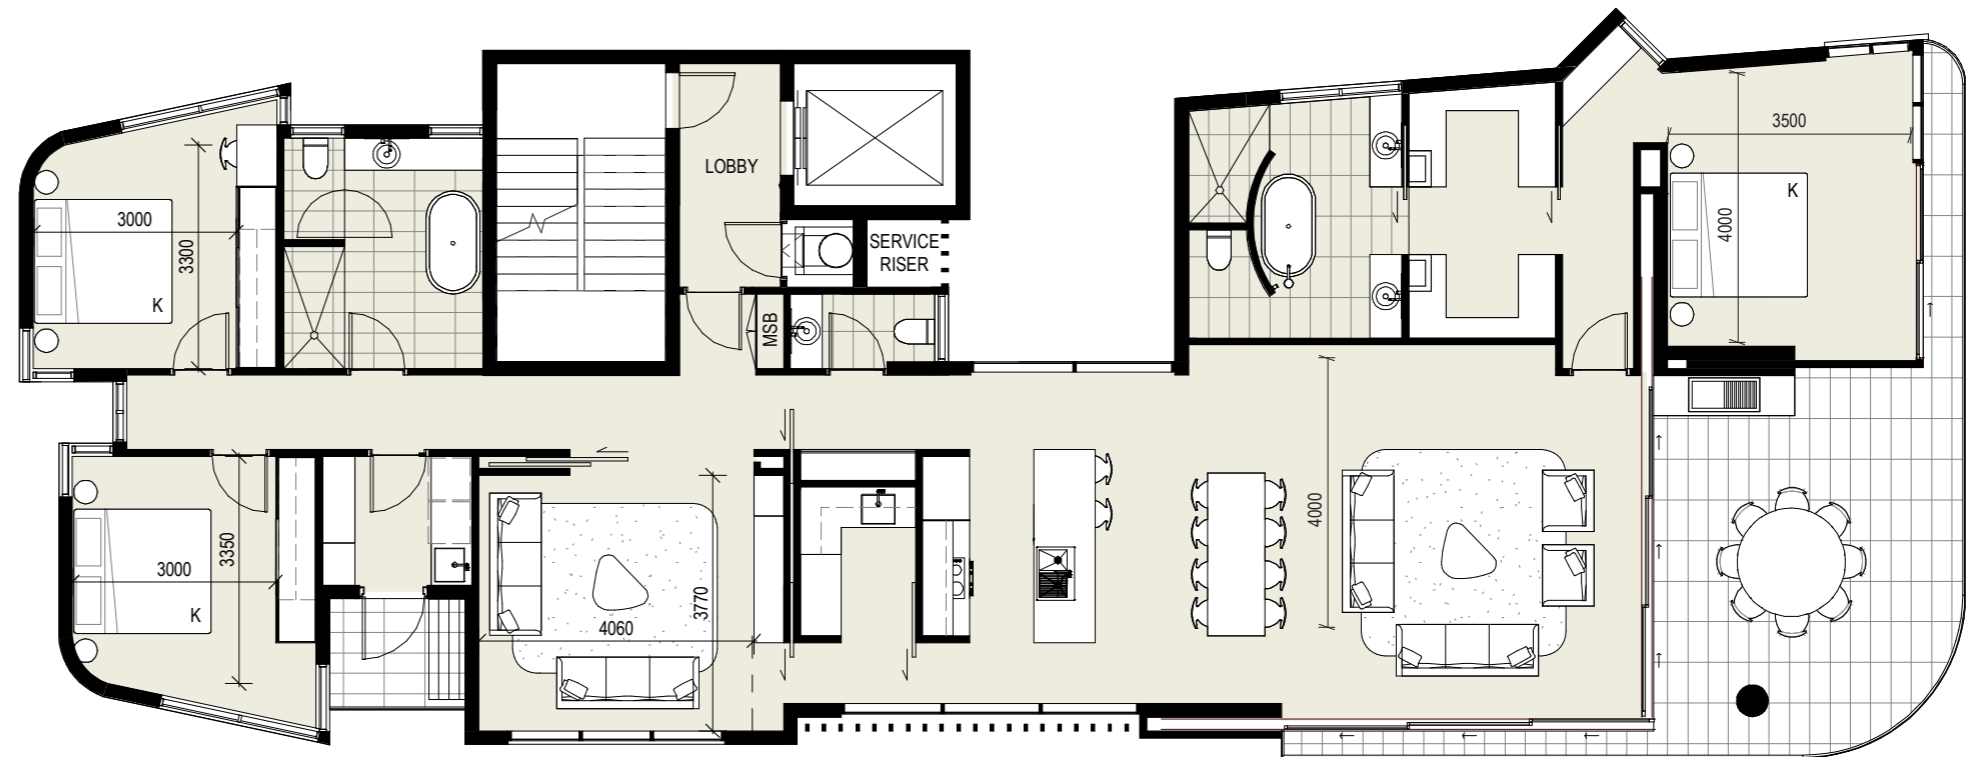

PERSPECTIVE
BROADWATER

Life begins on the Broadwater

536 Marine Parade

1 / 6

536
Marine Parade

Level 1-6

Life begins on the Broadwater

PERSPECTIVE
BROADWATER

Rooms

Bedrooms	3
Bathrooms	2.5
Media	1
Car Spaces	2

Area

Total 261m²

N

Living Room

Balcony

Kitchen

Ensuite

Communal Outdoor

1 / 1

536
Marine Parade

Penthouse

Life begins on the Broadwater

PERSPECTIVE
BROADWATER

Rooms

Bedrooms	4
Bathrooms	4.5
Media	1
Car Spaces	2

Area

Total 389m²

N

1 / 1

536
Marine Parade

Penthouse

PENTHOUSE - LOWER LEVEL