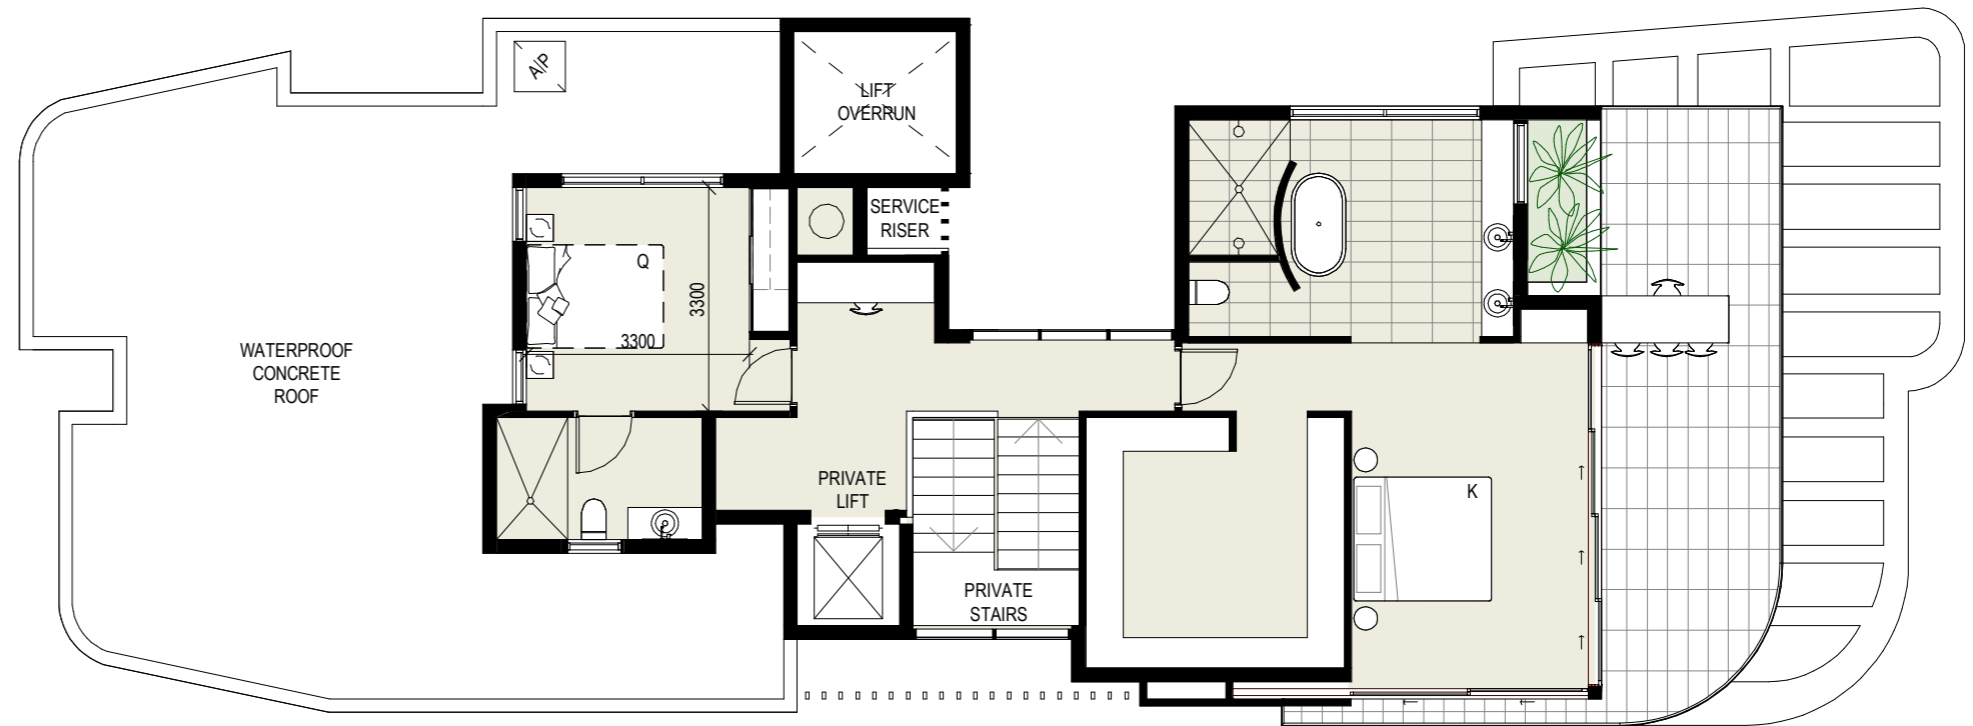

Ensuite

Communal Outdoor

1 / 1

536
Marine Parade

Penthouse

Life begins on the Broadwater

PERSPECTIVE
BROADWATER

Rooms

Bedrooms	4
Bathrooms	4.5
Media	1
Car Spaces	2

Area

Total 389m²

N

1 / 1

536
Marine Parade

Penthouse

PENTHOUSE - LOWER LEVEL

PENTHOUSE - UPPER LEVEL

Penthouse Dining, Kitchen & Balcony

Penthouse Bedroom & Ensuite

Todd Robinson 0488 810 710

Christine Norris 0408 405 851

Julie Crisp 0408 212 019

536 Marine Parade, Biggera Waters
perspectiveonbroadwater.com